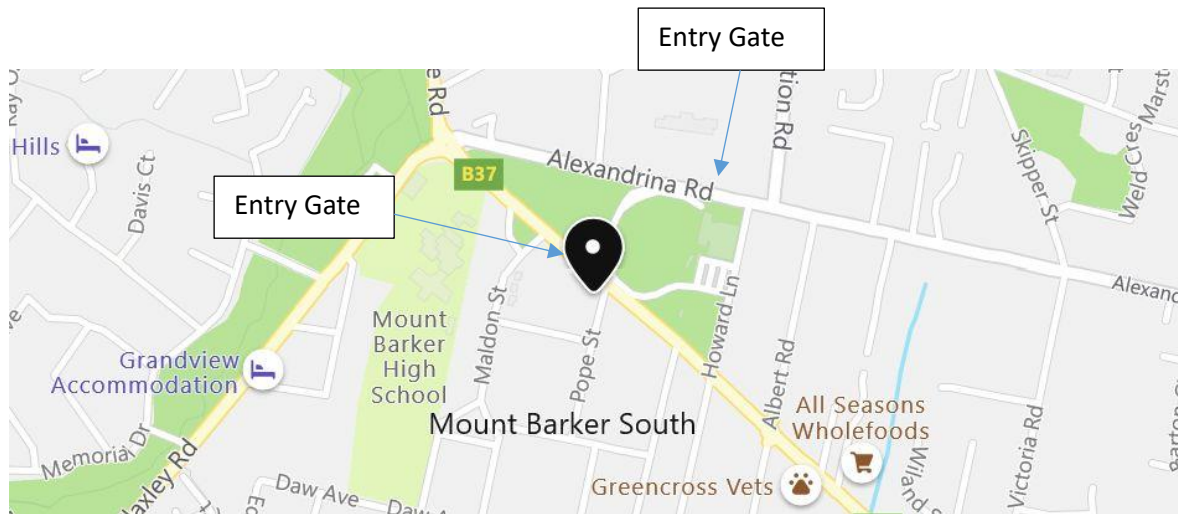

GATE PRICES and HOW TO FIND US

**Located between Alexandrina Road, Wellington Road and Howard Lane,
opposite the High School**

**PLEASE NOTE THERE IS AN ENTRY ONLY GATE ON EACH
SIDE OF THE GROUNDS**

Ticket sales are on-line or at the gate: