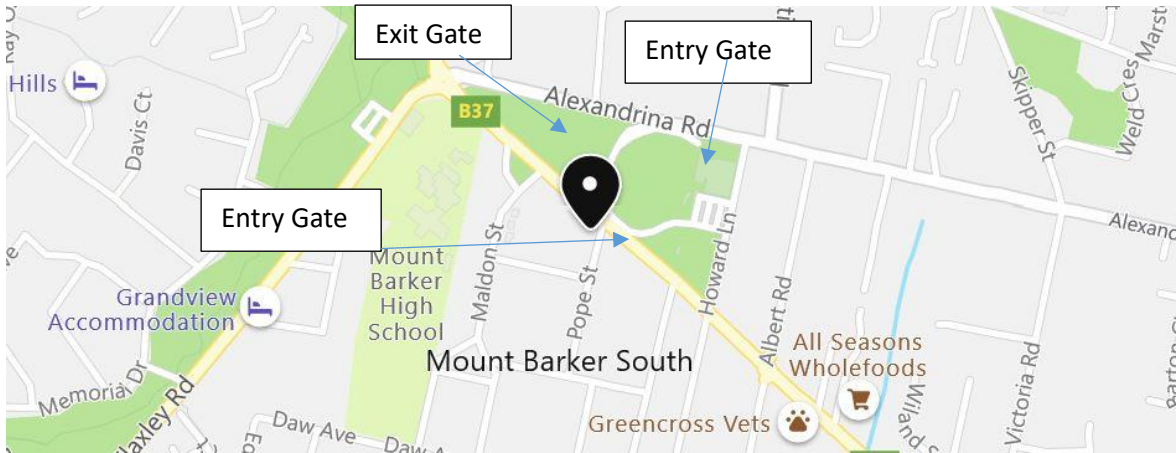

GATE PRICES and HOW TO FIND US

**Located between Alexandrina Road, Wellington Road and Howard Lane,
opposite the High School**

**PLEASE NOTE THERE IS AN ENTRY ONLY GATE ON EACH
SIDE OF THE GROUNDS AND ONE EXIT ONLY GATE UNTIL
AFTER 12.00 NOON**