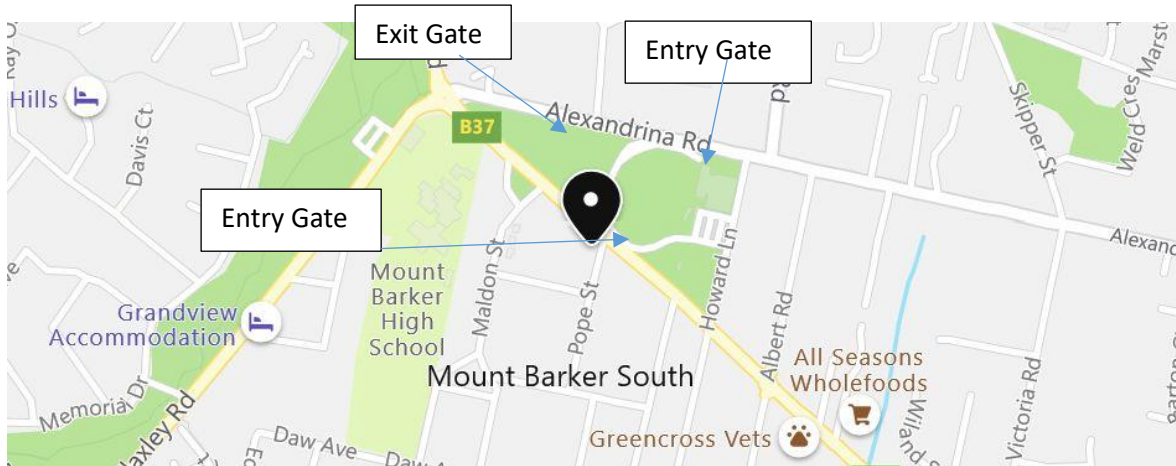

GATE PRICES and HOW TO FIND US

**Located between Alexandrina Road, Wellington Road and Howard Lane,
opposite the High School**

**PLEASE NOTE THERE IS AN ENTRY ONLY GATE ON EACH
SIDE OF THE GROUNDS AND ONE EXIT ONLY GATE UNTIL
AFTER 12.00 NOON**