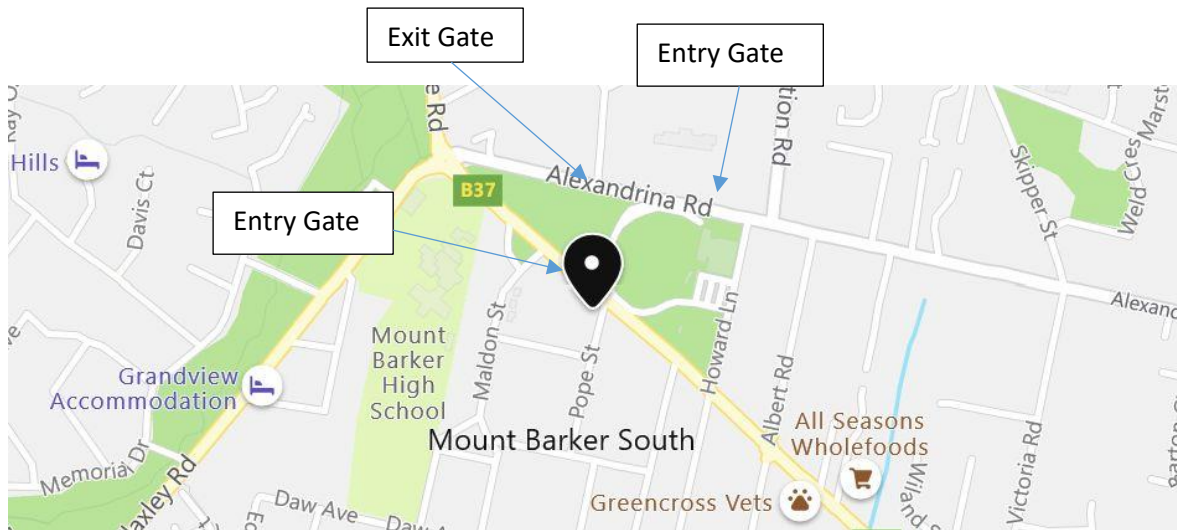

# **GATE PRICES and HOW TO FIND US**

**Located between Alexandrina Road, Wellington Road and Howard Lane,  
opposite the High School**

**Ticket sales are on-line for this COVID impacted year**

**Adults \$10**

**Concession/students \$5**

**Children 12 & under FREE**

**Tickets available from Triboking – link will be here for  
March 1<sup>st</sup> start of sales**